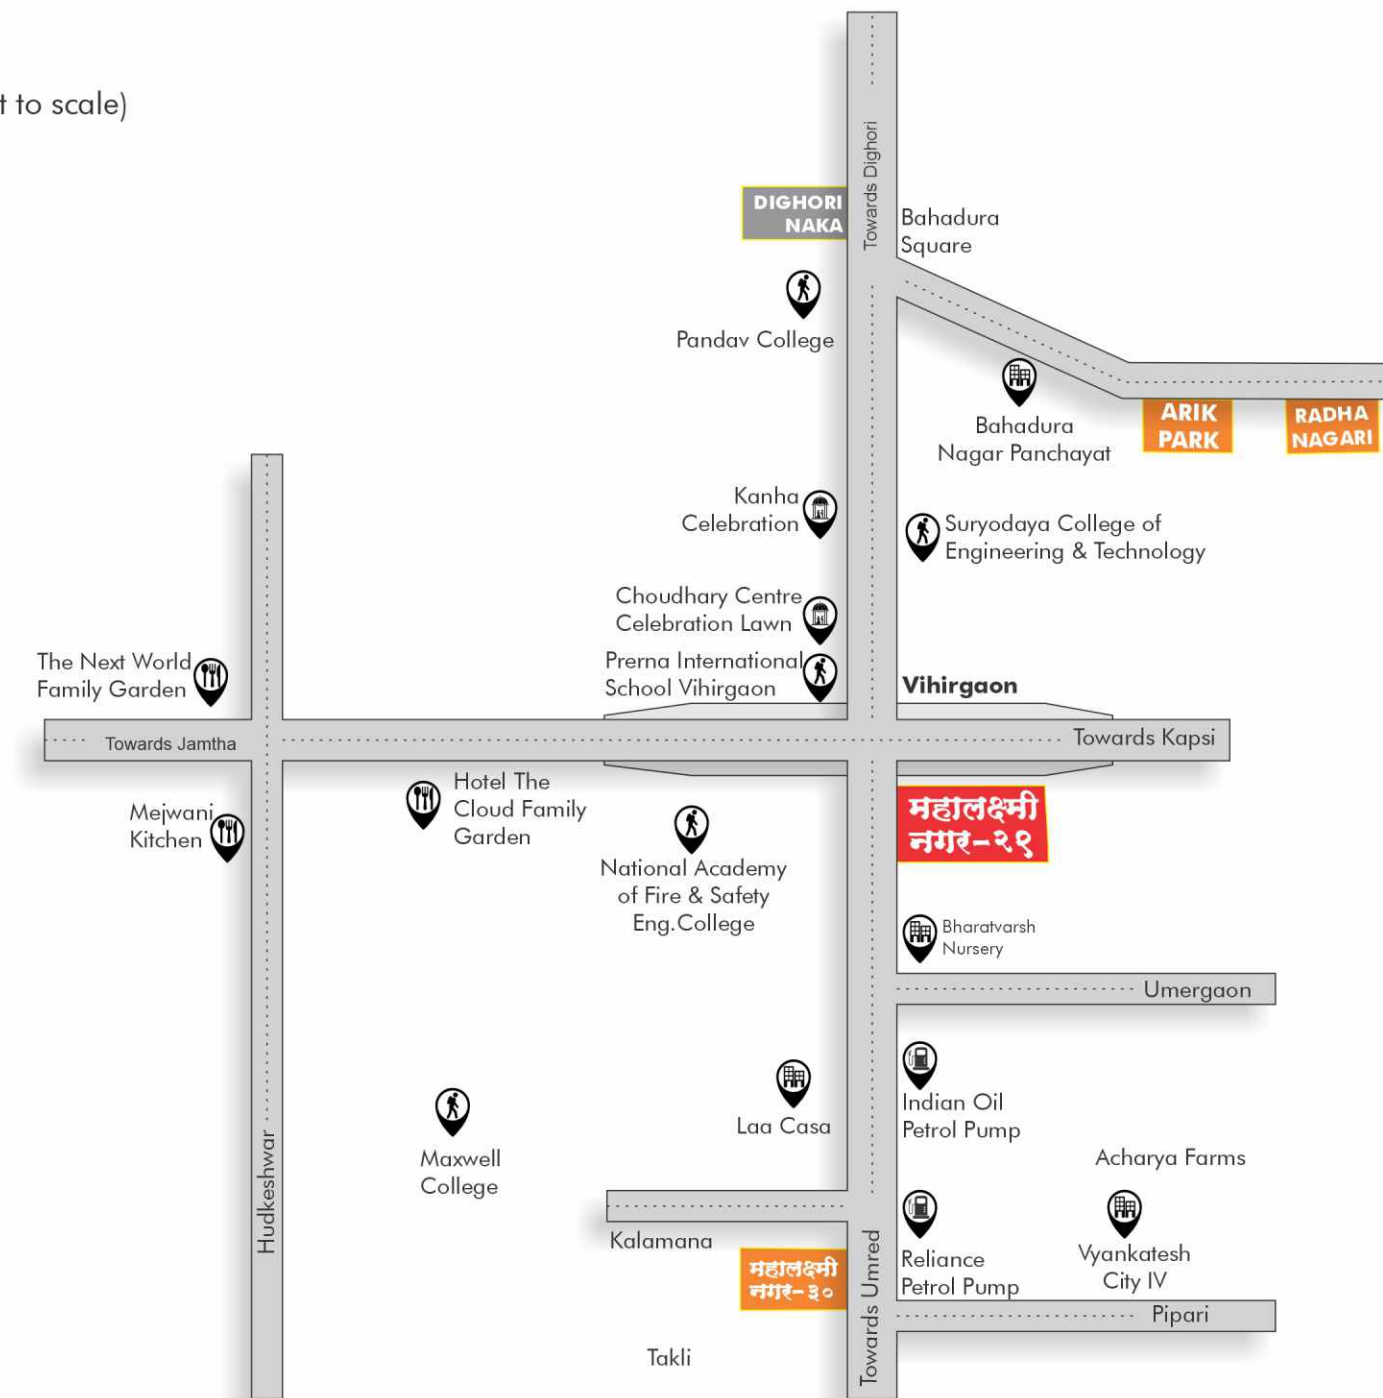

Location Map (not to scale)

Site Address: Kh. No. 181-1-A & 181-2-A, Mouza- Vihirgaon. Tah.- Nagpur (Rural) Dist. Nagpur.

MAHALAXMI AEDIFICATORS PVT. LTD

— a tradition of trust —

Office : – N-103,104, Laxmivihar Apartment, Beside Hotel Airport Center Point,
Wardha Road, Somalwada, Nagpur-440025.